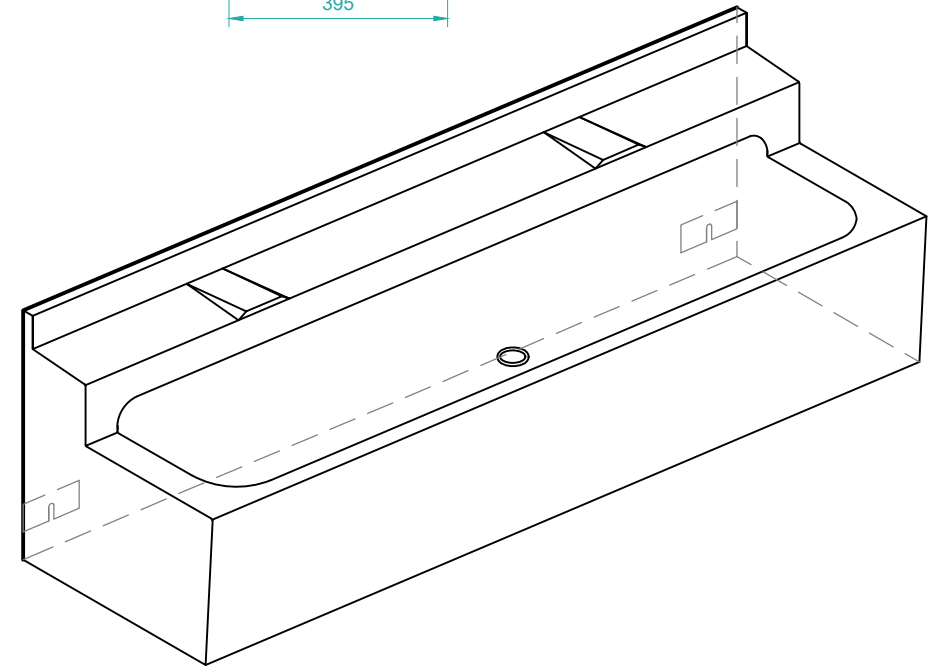

DOES NOT INCLUDE TAPS OR TAP HOLES