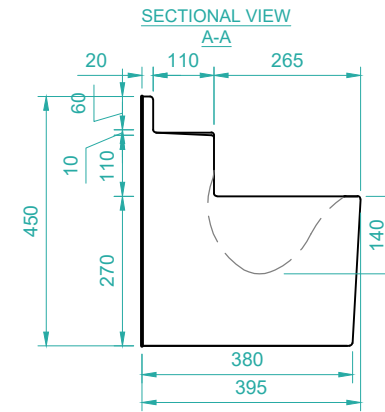

# EMJ GLASS REINFORCED PLASTIC (GRP) SANQUIP WASH TROUGH - TYPICAL DETAILS

## 2-PERSON WASH TROUGH INFORMATION

Standard Length: Two Person: 1400mm  
 Standard Height: Including Fixing Flange 450mm  
 Weight: 12kg per metre run

- GRP Washtroughs are extremely durable and lightweight
- White smooth gloss gel-coat surface finish, resistant to staining and to acid and alkali concentration under normal use
- The smooth round curves of the product enable ease of cleaning and the materials used in products allow for cleaning without the use of harsh chemicals
- Units are available in a range of colours from the RAL Colour System

DOES NOT INCLUDE TAPS OR TAP HOLES

**SANQUIP**  
[www.sanquip.com](http://www.sanquip.com)

Clarence Drive, Filey Tel: 01723 512224  
 North Yorkshire Fax: 01723 515512  
 YO14 0AD sales@emjplastics.com

Contract	-	Client	-
Title		2-PERSON GRP WASH TROUGH DETAIL	
Drawing No.	-	Scale	NOT TO SCALE
		Drawn	J.CVENCEK