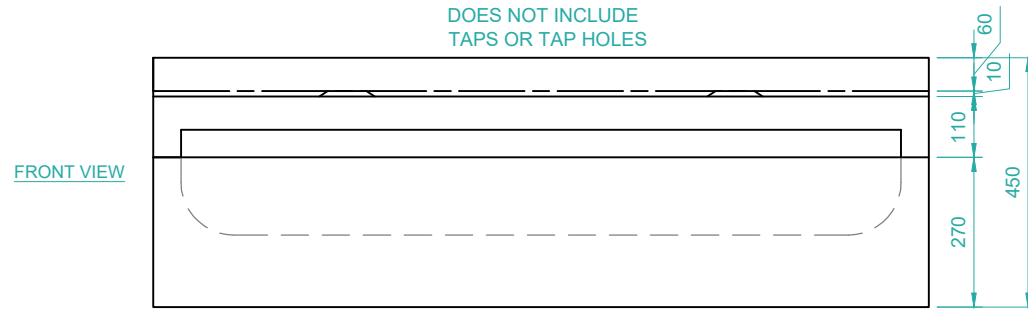

# EMJ GLASS REINFORCED PLASTIC (GRP) SANQUIP WASH TROUGH - TYPICAL DETAILS

## 2-PERSON WASH TROUGH INFORMATION

Standard Length: Two Person: 1400mm  
 Standard Height: Including Fixing Flange 450mm  
 Weight: 12kg per metre run

- GRP Washtroughs are extremely durable and lightweight
- White smooth gloss gel-coat surface finish, resistant to staining and to acid and alkali concentration under normal use
- The smooth round curves of the product enable ease of cleaning and the materials used in products allow for cleaning without the use of harsh chemicals
- Units are available in a range of colours from the RAL Colour System

DOES NOT INCLUDE TAPS OR TAP HOLES

**SANQUIP**  
[www.sanquip.com](http://www.sanquip.com)

Clarence Drive, Filey Tel: 01723 512224  
 North Yorkshire Fax: 01723 515512  
 YO14 0AD sales@emjplastics.com

Contract	-	Client	-
Title		2-PERSON GRP WASH TROUGH DETAIL	
Drawing No.	-	Scale	NOT TO SCALE
		Drawn	J.CVENCEK