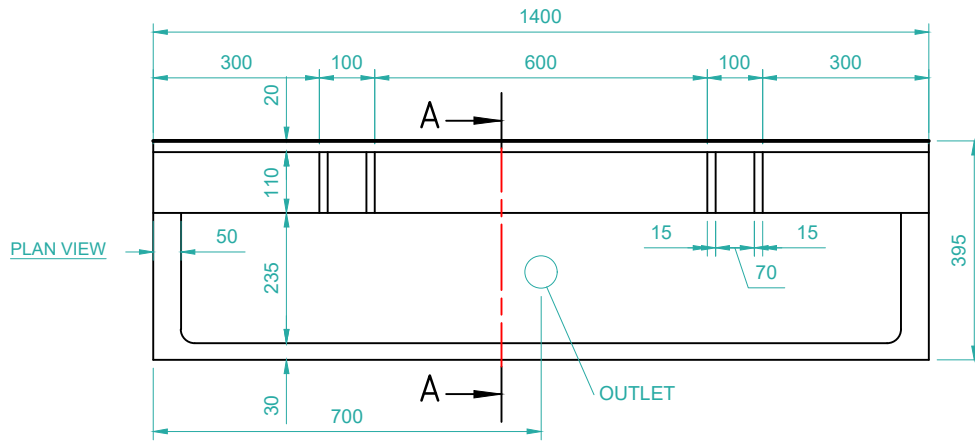

# EMJ GLASS REINFORCED PLASTIC (GRP) SANQUIP WASH TROUGH - TYPICAL DETAILS

## 2-PERSON WASH TROUGH INFORMATION

Standard Length: Two Person: 1400mm  
 Standard Height: Including Fixing Flange 450mm  
 Weight: 12kg per metre run

- GRP Washtroughs are extremely durable and lightweight
- White smooth gloss gel-coat surface finish, resistant to staining and to acid and alkali concentration under normal use
- The smooth round curves of the product enable ease of cleaning and the materials used in products allow for cleaning without the use of harsh chemicals
- Units are available in a range of colours from the RAL Colour System

DOES NOT INCLUDE TAPS OR TAP HOLES

**SANQUIP**  
[www.sanquip.com](http://www.sanquip.com)

Clarence Drive, Filey Tel: 01723 512224  
 North Yorkshire Fax: 01723 515512  
 YO14 0AD sales@emjplastics.com

Contract	-	Client	-
Title		2-PERSON GRP WASH TROUGH DETAIL	
Drawing No.	-	Scale	NOT TO SCALE
		Drawn	J.CVENCEK