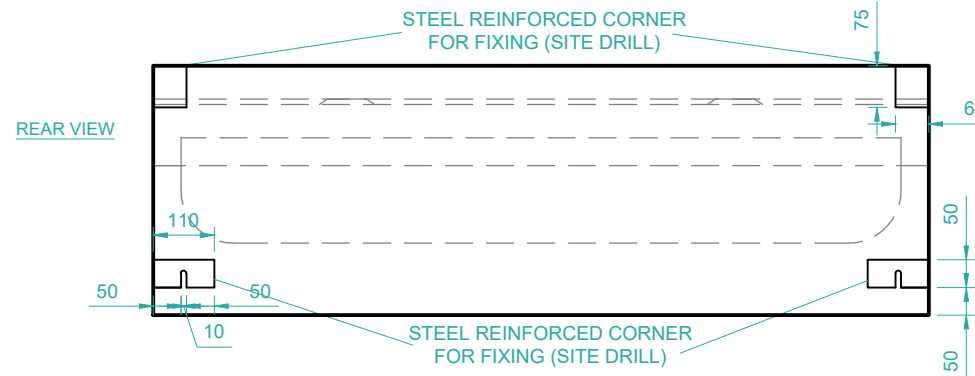

# EMJ GLASS REINFORCED PLASTIC (GRP) SANQUIP WASH TROUGH - TYPICAL DETAILS

## 2-PERSON WASH TROUGH INFORMATION

Standard Length: Two Person: 1400mm  
 Standard Height: Including Fixing Flange 450mm  
 Weight: 12kg per metre run

- GRP Washtroughs are extremely durable and lightweight
- White smooth gloss gel-coat surface finish, resistant to staining and to acid and alkali concentration under normal use
- The smooth round curves of the product enable ease of cleaning and the materials used in products allow for cleaning without the use of harsh chemicals
- Units are available in a range of colours from the RAL Colour System

DOES NOT INCLUDE TAPS OR TAP HOLES

**SANQUIP**  
[www.sanquip.com](http://www.sanquip.com)

Clarence Drive, Filey Tel: 01723 512224  
 North Yorkshire Fax: 01723 515512  
 YO14 0AD sales@emjplastics.com

Contract	-	Client	-
Title		2-PERSON GRP WASH TROUGH DETAIL	
Drawing No.	-	Scale	NOT TO SCALE
		Drawn	J.CVENCEK