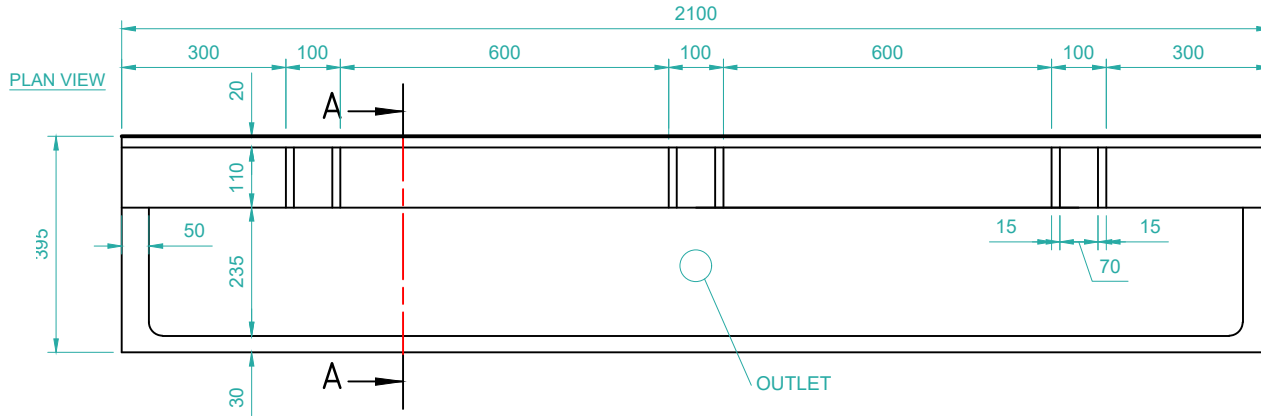

EMJ GLASS REINFORCED PLASTIC (GRP) SANQUIP WASH TROUGH - TYPICAL DETAILS

3-PERSON WASH TROUGH INFORMATION

Standard Length: Three Person: 2100mm
 Standard Height: Including Fixing Flange 450mm
 Weight: 12kg per metre run

- GRP Washtroughs are extremely durable and lightweight
- White smooth gloss gel-coat surface finish, resistant to staining and to acid and alkali concentration under normal use
- The smooth round curves of the product enable ease of cleaning and the materials used in products allow for cleaning without the use of harsh chemicals
- Units are available in a range of colours from the RAL Colour System

DOES NOT INCLUDE TAPS OR TAP HOLES

SANQUIP
www.sanquip.com

Clarence Drive, Filey Tel: 01723 512224
 North Yorkshire Fax: 01723 515512
 YO14 0AD sales@emjplastics.com

Contract	-	Client	-
Title	3-PERSON GRP WASH TROUGH DETAIL		
Drawing No.	-	Scale	NOT TO SCALE
Drawn	J.CVENCEK		