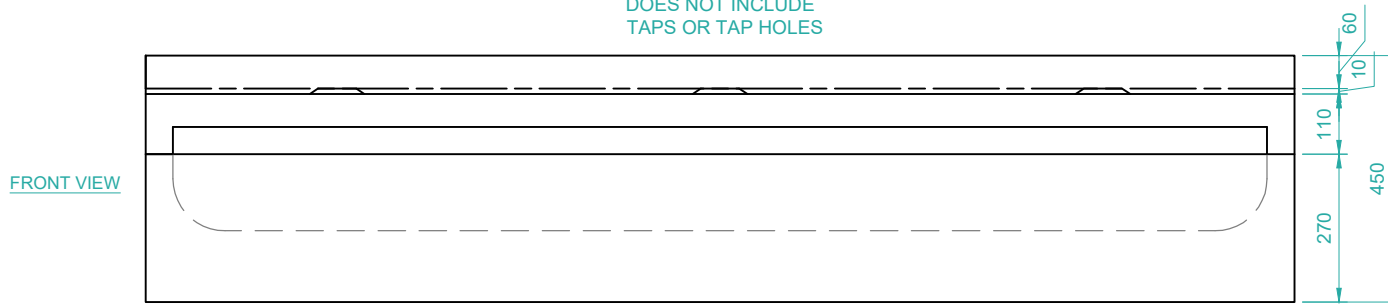

DOES NOT INCLUDE TAPS OR TAP HOLES