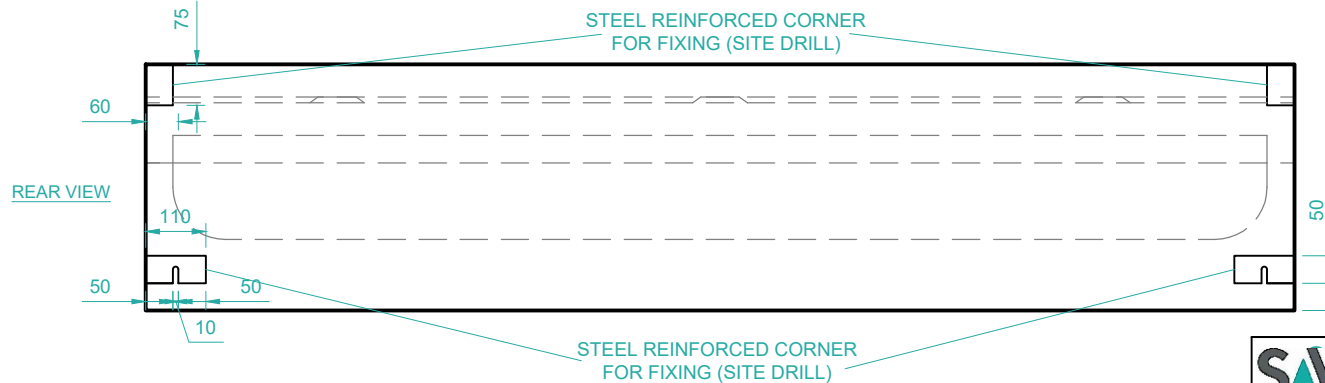

EMJ GLASS REINFORCED PLASTIC (GRP) SANQUIP WASH TROUGH - TYPICAL DETAILS

3-PERSON WASH TROUGH INFORMATION

Standard Length: Three Person: 2100mm
 Standard Height: Including Fixing Flange 450mm
 Weight: 12kg per metre run

- GRP Washtroughs are extremely durable and lightweight
- White smooth gloss gel-coat surface finish, resistant to staining and to acid and alkali concentration under normal use
- The smooth round curves of the product enable ease of cleaning and the materials used in products allow for cleaning without the use of harsh chemicals
- Units are available in a range of colours from the RAL Colour System

DOES NOT INCLUDE TAPS OR TAP HOLES

SANQUIP
www.sanquip.com

Clarence Drive, Filey Tel: 01723 512224
 North Yorkshire Fax: 01723 515512
 YO14 0AD sales@emjplastics.com

Contract	-	Client	-
Title	3-PERSON GRP WASH TROUGH DETAIL		
Drawing No.	-	Scale	NOT TO SCALE
Drawn	J.CVENCEK		