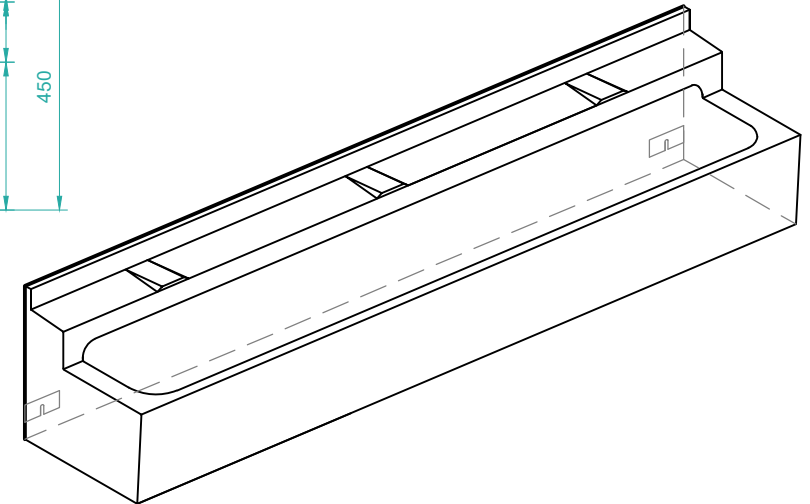

DOES NOT INCLUDE TAPS OR TAP HOLES