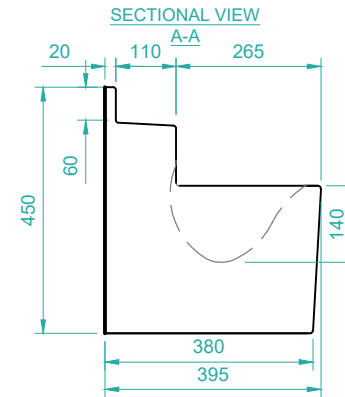

EMJ GLASS REINFORCED PLASTIC (GRP) SANQUIP WASH TROUGH - TYPICAL DETAILS

3-PERSON WASH TROUGH INFORMATION

Standard Length: Three Person: 2100mm
 Standard Height: Including Fixing Flange 450mm
 Weight: 12kg per metre run

- GRP Washtroughs are extremely durable and lightweight
- White smooth gloss gel-coat surface finish, resistant to staining and to acid and alkali concentration under normal use
- The smooth round curves of the product enable ease of cleaning and the materials used in products allow for cleaning without the use of harsh chemicals
- Units are available in a range of colours from the RAL Colour System

DOES NOT INCLUDE TAPS OR TAP HOLES

SANQUIP
www.sanquip.com

Clarence Drive, Filey Tel: 01723 512224
 North Yorkshire Fax: 01723 515512
 YO14 0AD sales@emjplastics.com

Contract	-	Client	-
Title	3-PERSON GRP WASH TROUGH DETAIL		
Drawing No.	-	Scale	NOT TO SCALE
Drawn	J.CVENCEK		